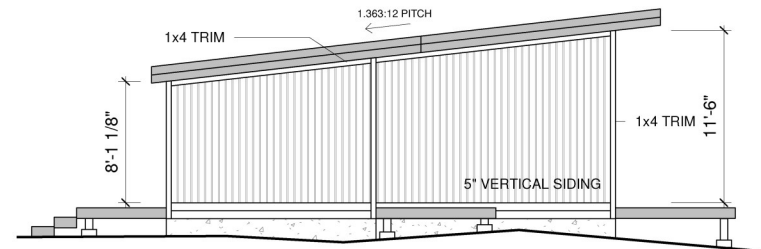

GNEISS VISTA 72 x 30

BEDS: 3
BATHS: 2.5

MAIN 1,616 SF
TOTAL 1,616 SF

DESIGNS PROPERTY OF:
LEGENDARY GROUP
475 TENTH LINE
COLLINGWOOD, ON
L9Y 0W1
sales@canadaprefab.ca

LEGENDARY GROUP

the art of innovation

(705) 444 - 0400

canadaprefab.ca

GNEISS VISTA 72 x 30
 MAIN FLOOR

BEDS: 3
 BATHS: 2.5

MAIN 1,616 SF
 TOTAL 1,616 SF

DESIGNS PROPERTY OF:
 LEGENDARY GROUP
 475 TENTH LINE
 COLLINGWOOD, ON
 L9Y 0W1
 sales@canadaprefab.ca

LEGENDARY GROUP

HYBRID
 BUILDING SYSTEM

the art of innovation

(705) 444 - 0400 canadaprefab.ca

GNEISS VISTA 72 x 30

ELEVATIONS

BEDS: 3
BATHS: 2.5

MAIN 1,616 SF
TOTAL 1,616 SF

DESIGNS PROPERTY OF:
LEGENDARY GROUP
475 TENTH LINE
COLLINGWOOD, ON
L9Y 0W1
sales@canadaprefab.ca