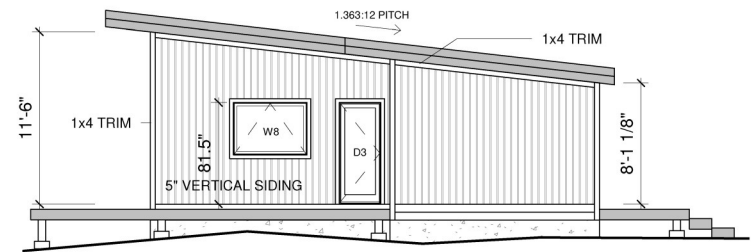

GNEISS VISTA 72 x 30

BEDS: 3
BATHS: 2.5

MAIN 1,616 SF
TOTAL 1,616 SF

DESIGNS PROPERTY OF:
LEGENDARY GROUP
475 TENTH LINE
COLLINGWOOD, ON
L9Y 0W1
sales@canadaprefab.ca

LEGENDARY GROUP

the art of innovation

(705) 444 - 0400

canadaprefab.ca

GNEISS VISTA 72 x 30
 MAIN FLOOR

BEDS: 3
 BATHS: 2.5

MAIN 1,616 SF
 TOTAL 1,616 SF

DESIGNS PROPERTY OF:
 LEGENDARY GROUP
 475 TENTH LINE
 COLLINGWOOD, ON
 L9Y 0W1
 sales@canadaprefab.ca

LEGENDARY GROUP

HYBRID
 BUILDING SYSTEM

the art of innovation

(705) 444 - 0400 canadaprefab.ca

GNEISS VISTA 72 x 30

ELEVATIONS

BEDS: 3
BATHS: 2.5

MAIN 1,616 SF
TOTAL 1,616 SF

DESIGNS PROPERTY OF:
LEGENDARY GROUP
475 TENTH LINE
COLLINGWOOD, ON
L9Y 0W1
sales@canadaprefab.ca