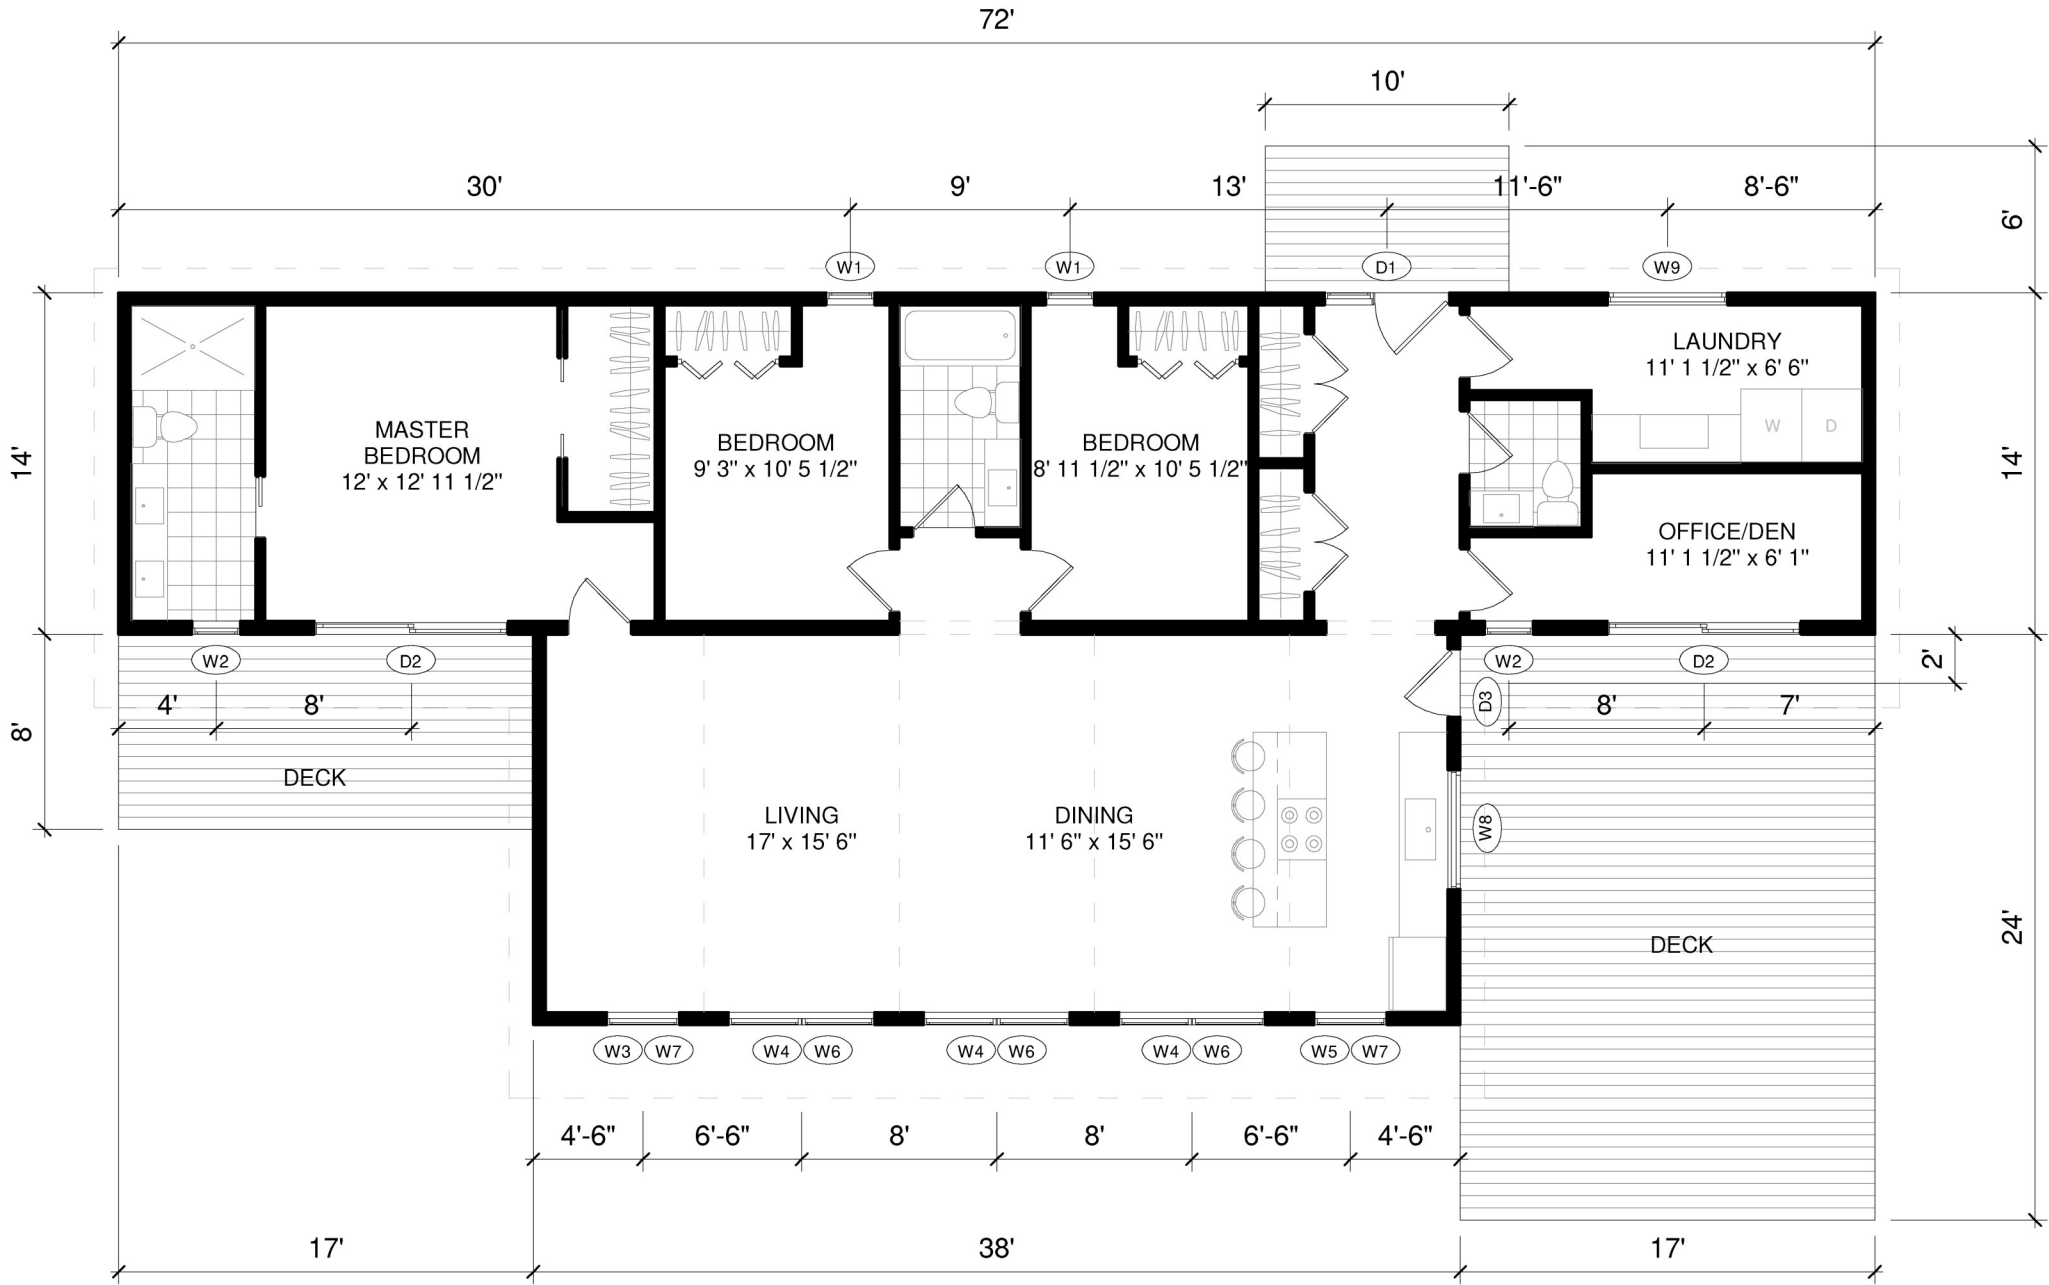

GNEISS VISTA 72 x 30

BEDS: 3
BATHS: 2.5

MAIN 1,616 SF
TOTAL 1,616 SF

DESIGNS PROPERTY OF:
LEGENDARY GROUP
475 TENTH LINE
COLLINGWOOD, ON
L9Y 0W1
sales@canadaprefab.ca

LEGENDARY GROUP

the art of innovation

(705) 444 - 0400

canadaprefab.ca

GNEISS VISTA 72 x 30
 MAIN FLOOR

BEDS: 3
 BATHS: 2.5

MAIN 1,616 SF
 TOTAL 1,616 SF

DESIGNS PROPERTY OF:
 LEGENDARY GROUP
 475 TENTH LINE
 COLLINGWOOD, ON
 L9Y 0W1
 sales@canadaprefab.ca

LEGENDARY GROUP

HYBRID
 BUILDING SYSTEM

the art of innovation

(705) 444 - 0400 canadaprefab.ca

GNEISS VISTA 72 x 30

ELEVATIONS

BEDS: 3
BATHS: 2.5

MAIN 1,616 SF
TOTAL 1,616 SF

DESIGNS PROPERTY OF:
LEGENDARY GROUP
475 TENTH LINE
COLLINGWOOD, ON
L9Y 0W1
sales@canadaprefab.ca