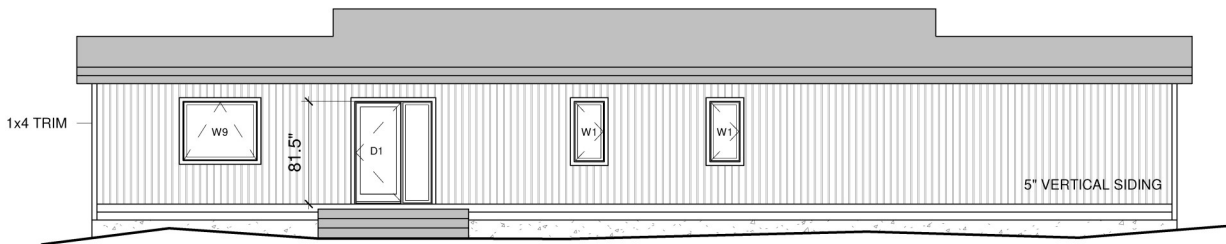

GNEISS VISTA 72 x 30

BEDS: 3
BATHS: 2.5

MAIN 1,616 SF
TOTAL 1,616 SF

DESIGNS PROPERTY OF:
LEGENDARY GROUP
475 TENTH LINE
COLLINGWOOD, ON
L9Y 0W1
sales@canadaprefab.ca

LEGENDARY GROUP

the art of innovation

(705) 444 - 0400

canadaprefab.ca

GNEISS VISTA 72 x 30
 MAIN FLOOR

BEDS: 3
 BATHS: 2.5

MAIN 1,616 SF
 TOTAL 1,616 SF

DESIGNS PROPERTY OF:
 LEGENDARY GROUP
 475 TENTH LINE
 COLLINGWOOD, ON
 L9Y 0W1
 sales@canadaprefab.ca

LEGENDARY GROUP

HYBRID
 BUILDING SYSTEM

the art of innovation

(705) 444 - 0400 canadaprefab.ca

GNEISS VISTA 72 x 30

ELEVATIONS

BEDS: 3
BATHS: 2.5

MAIN 1,616 SF
TOTAL 1,616 SF

DESIGNS PROPERTY OF:
LEGENDARY GROUP
475 TENTH LINE
COLLINGWOOD, ON
L9Y 0W1
sales@canadaprefab.ca