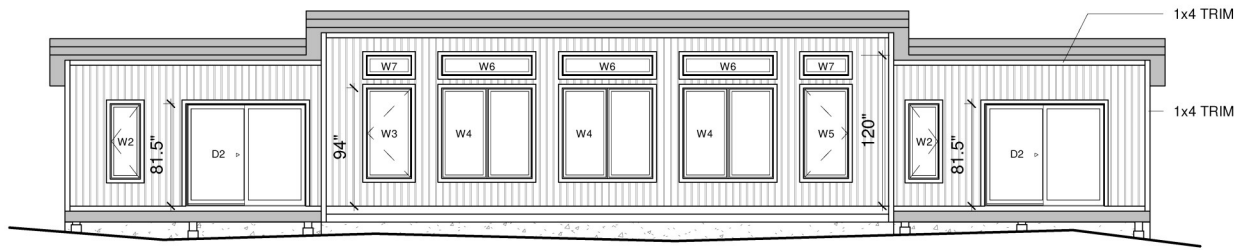

GNEISS VISTA 72 x 30

BEDS: 3
BATHS: 2.5

MAIN 1,616 SF
TOTAL 1,616 SF

DESIGNS PROPERTY OF:
LEGENDARY GROUP
475 TENTH LINE
COLLINGWOOD, ON
L9Y 0W1
sales@canadaprefab.ca

LEGENDARY GROUP

the art of innovation

(705) 444 - 0400

canadaprefab.ca

GNEISS VISTA 72 x 30
 MAIN FLOOR

BEDS: 3
 BATHS: 2.5

MAIN 1,616 SF
 TOTAL 1,616 SF

DESIGNS PROPERTY OF:
 LEGENDARY GROUP
 475 TENTH LINE
 COLLINGWOOD, ON
 L9Y 0W1
 sales@canadaprefab.ca

LEGENDARY GROUP

HYBRID
 BUILDING SYSTEM

the art of innovation

(705) 444 - 0400 canadaprefab.ca

GNEISS VISTA 72 x 30

ELEVATIONS

BEDS: 3
BATHS: 2.5

MAIN 1,616 SF
TOTAL 1,616 SF

DESIGNS PROPERTY OF:
LEGENDARY GROUP
475 TENTH LINE
COLLINGWOOD, ON
L9Y 0W1
sales@canadaprefab.ca