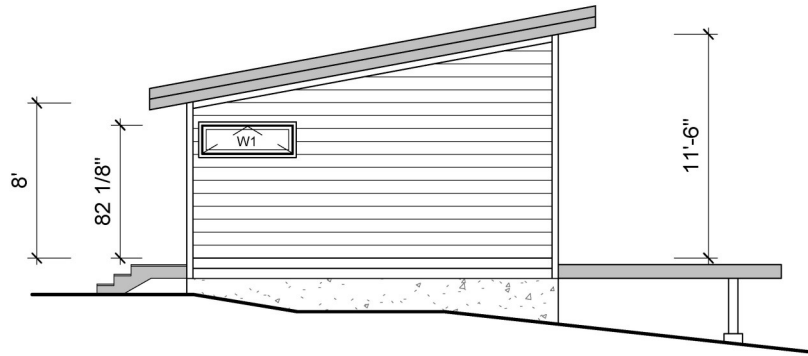

ESCAPE 20 x 52

BEDS: 1 + 1
BATHS: 1

MAIN 1,040 SF
TOTAL 1,040 SF

DESIGNS PROPERTY OF:
LEGENDARY GROUP
475 TENTH LINE
COLLINGWOOD, ON
L9Y 0W1
sales@canadaprefab.ca

LEGENDARY GROUP

the art of innovation

(705) 444 - 0400

canadaprefab.ca

ESCAPE 20 x 52

MAIN LEVEL

BEDS: 1 + 1
BATHS: 1

MAIN 1,040 SF
TOTAL 1,040 SF

DESIGNS PROPERTY OF:
LEGENDARY GROUP
475 TENTH LINE
COLLINGWOOD, ON
L9Y 0W1
sales@canadaprefab.ca

LEGENDARY GROUP

the art of innovation

(705) 444 - 0400

canadaprefab.ca

ESCAPE 20 x 52
ELEVATIONS

BEDS: 1 + 1
BATHS: 1

MAIN 1,040 SF
TOTAL 1,040 SF

DESIGNS PROPERTY OF:
LEGENDARY GROUP
475 TENTH LINE
COLLINGWOOD, ON
L9Y 0W1
sales@canadaprefab.ca