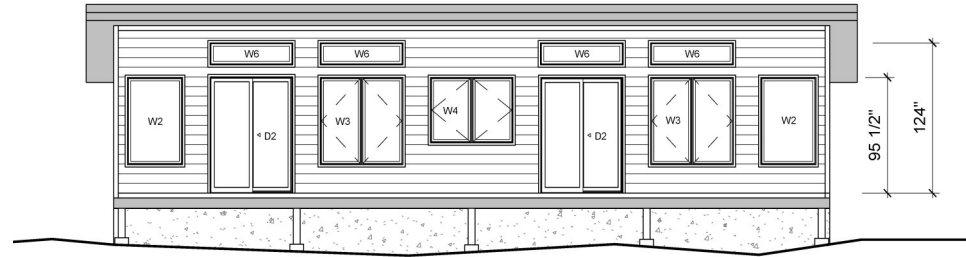

ESCAPE 20 x 52

BEDS: 1 + 1
BATHS: 1

MAIN 1,040 SF
TOTAL 1,040 SF

DESIGNS PROPERTY OF:
LEGENDARY GROUP
475 TENTH LINE
COLLINGWOOD, ON
L9Y 0W1
sales@canadaprefab.ca

LEGENDARY GROUP

the art of innovation

(705) 444 - 0400

canadaprefab.ca

ESCAPE 20 x 52

MAIN LEVEL

BEDS: 1 + 1
BATHS: 1

MAIN 1,040 SF
TOTAL 1,040 SF

DESIGNS PROPERTY OF:
LEGENDARY GROUP
475 TENTH LINE
COLLINGWOOD, ON
L9Y 0W1
sales@canadaprefab.ca

LEGENDARY GROUP

the art of innovation

(705) 444 - 0400

canadaprefab.ca

ESCAPE 20 x 52
ELEVATIONS

BEDS: 1 + 1
BATHS: 1

MAIN 1,040 SF
TOTAL 1,040 SF

DESIGNS PROPERTY OF:
LEGENDARY GROUP
475 TENTH LINE
COLLINGWOOD, ON
L9Y 0W1
sales@canadaprefab.ca