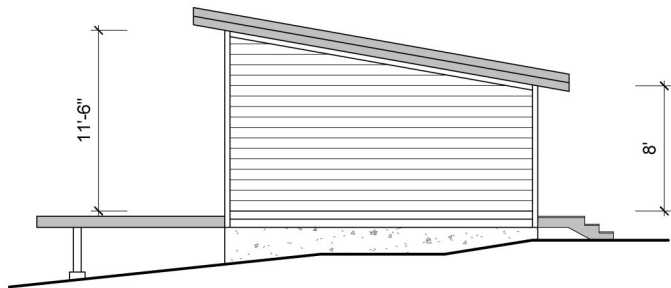

ESCAPE 20 x 52

BEDS: 1 + 1
BATHS: 1

MAIN 1,040 SF
TOTAL 1,040 SF

DESIGNS PROPERTY OF:
LEGENDARY GROUP
475 TENTH LINE
COLLINGWOOD, ON
L9Y 0W1
sales@canadaprefab.ca

LEGENDARY GROUP

the art of innovation

(705) 444 - 0400

canadaprefab.ca

ESCAPE 20 x 52

MAIN LEVEL

BEDS: 1 + 1
BATHS: 1

MAIN 1,040 SF
TOTAL 1,040 SF

DESIGNS PROPERTY OF:
LEGENDARY GROUP
475 TENTH LINE
COLLINGWOOD, ON
L9Y 0W1
sales@canadaprefab.ca

LEGENDARY GROUP

the art of innovation

(705) 444 - 0400

canadaprefab.ca

ESCAPE 20 x 52
ELEVATIONS

BEDS: 1 + 1
BATHS: 1

MAIN 1,040 SF
TOTAL 1,040 SF

DESIGNS PROPERTY OF:
LEGENDARY GROUP
475 TENTH LINE
COLLINGWOOD, ON
L9Y 0W1
sales@canadaprefab.ca