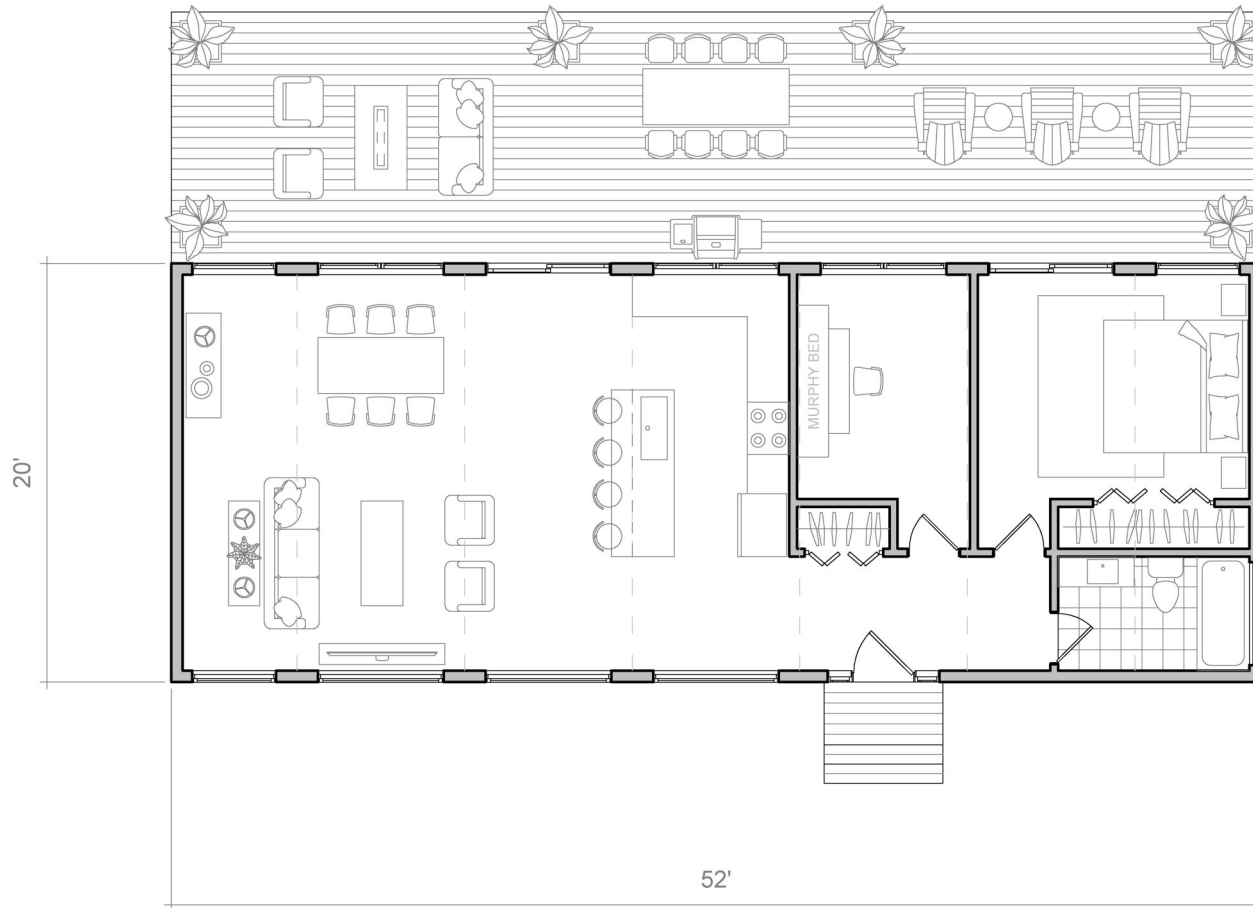

ESCAPE 20 x 52

BEDS: 1 + 1
BATHS: 1

MAIN 1,040 SF
TOTAL 1,040 SF

DESIGNS PROPERTY OF:
LEGENDARY GROUP
475 TENTH LINE
COLLINGWOOD, ON
L9Y 0W1
sales@canadaprefab.ca

LEGENDARY GROUP

the art of innovation

(705) 444 - 0400

canadaprefab.ca

ESCAPE 20 x 52

MAIN LEVEL

BEDS: 1 + 1
BATHS: 1

MAIN 1,040 SF
TOTAL 1,040 SF

DESIGNS PROPERTY OF:
LEGENDARY GROUP
475 TENTH LINE
COLLINGWOOD, ON
L9Y 0W1
sales@canadaprefab.ca

LEGENDARY GROUP

the art of innovation

(705) 444 - 0400

canadaprefab.ca

ESCAPE 20 x 52
ELEVATIONS

BEDS: 1 + 1
BATHS: 1

MAIN 1,040 SF
TOTAL 1,040 SF

DESIGNS PROPERTY OF:
LEGENDARY GROUP
475 TENTH LINE
COLLINGWOOD, ON
L9Y 0W1
sales@canadaprefab.ca