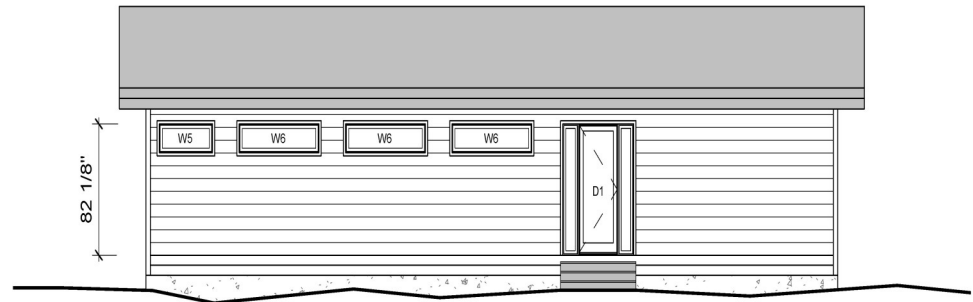

ESCAPE 20 x 52

BEDS: 1 + 1
BATHS: 1

MAIN 1,040 SF
TOTAL 1,040 SF

DESIGNS PROPERTY OF:
LEGENDARY GROUP
475 TENTH LINE
COLLINGWOOD, ON
L9Y 0W1
sales@canadaprefab.ca

LEGENDARY GROUP

the art of innovation

(705) 444 - 0400

canadaprefab.ca

ESCAPE 20 x 52

MAIN LEVEL

BEDS: 1 + 1
BATHS: 1

MAIN 1,040 SF
TOTAL 1,040 SF

DESIGNS PROPERTY OF:
LEGENDARY GROUP
475 TENTH LINE
COLLINGWOOD, ON
L9Y 0W1
sales@canadaprefab.ca

LEGENDARY GROUP

the art of innovation

(705) 444 - 0400

canadaprefab.ca

ESCAPE 20 x 52
ELEVATIONS

BEDS: 1 + 1
BATHS: 1

MAIN 1,040 SF
TOTAL 1,040 SF

DESIGNS PROPERTY OF:
LEGENDARY GROUP
475 TENTH LINE
COLLINGWOOD, ON
L9Y 0W1
sales@canadaprefab.ca